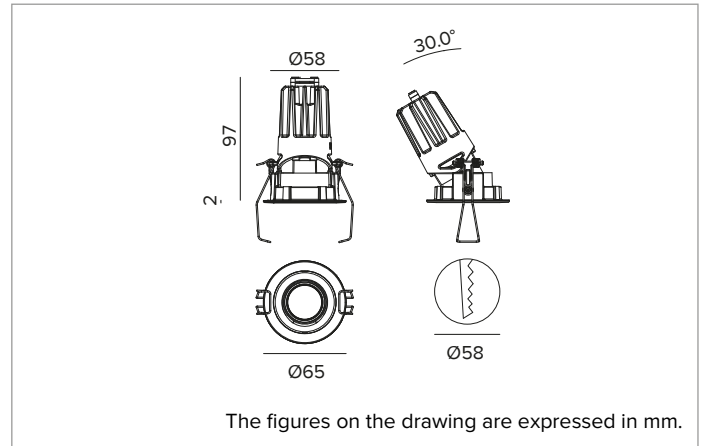

SOURCE

High efficiency Chip on Board LED Ra90. Ra80 on request.

Energy efficiency class: F

Nominal power: 9,5W

Nominal flux: 972lm

Colour rendering index: 90

Rf: 90

Rg: 98

CCT nominal: 4000K

Lifetime (L80/B10): >50000h tq +25°C

ILLUMINOTECHNICAL CHARACTERISTICS

SP Version - a moulded black plastic optical holder with metallised polycarbonate precision optics, a holographic diffusion filter and a black silicone cut off ring. UGR<19 (EN 12464-1).

Optic: REFLECTOR

Beam angles: SP

Optical efficiency: 77%

Fixture flux: 750lm

Luminous efficacy: 68lm/W

Photobiological safety: Compliant with RG1 low risk group

MECHANICAL CHARACTERISTICS

Moulded black plastic optic holder and die-cast aluminium heat sink in black color. Black colour cover. The optical unit can be adjusted up to 30° on the vertical plane. Trim version with an integrated black ring.

Colour and finish: Deep black

Weight: 0.23Kg

Version: TRIM

Degree of protection: IP20 for recessed part

Degree of protection: IP40 for exposed part

ELECTRICAL CHARACTERISTICS

Integrated electronic ON-OFF driver. Luminaire compliant with EN 60598-2-22 for power supply from a centralised emergency system CPSS (Central Power Supply System), not incorporated in the luminaire - high risk areas excluded. The default power and flux are 100% in AC and 100% in DC.

Fixture Power: 11W

Power supply: 220-240Vac 50/60Hz

Insulation Class: CLASS 2

Type of driver / Control: ON-OFF

Driver included: YES

Class F: YES

SAFE FLICKER: PstLM=<1 and SVM=<0.4 (IEC TR 61547-1 and IEC TR 63158), to ensure a more comfortable and safe light

Ambient temperature: 0°C / +25°C

INSTALLATION

Quick tool-free mounting system for false ceiling installation from 0.5 to 30mm.

NOTES

110-277Vac version available on request.

WARRANTY

5 years.

WARNING

Luminaire designed for disposal/recycling at end-of-life. Replaceable (LED only) light source by a professional. Replaceable control gear by a professional.

Due to the technological evolution of the electronic components, the data provided may be updated, and as such, confirmation must be requested during the order process.

Luminous flux and power supply have +/-10% tolerances with respect to the indicated value. tq +25°C (CIE 121).

We reserve the right to make technical changes.

Targetti Sankey S.r.l.
Via Pratese, 164
50145 Firenze - Italy
Tel: +39 055 37911
targetti.com
targetti@targetti.com

CCIAA Firenze
Share Capital:
€ 500.000,00
VAT N. (IT):
01537660480
R.E.A: FI-275656

TARGETTI